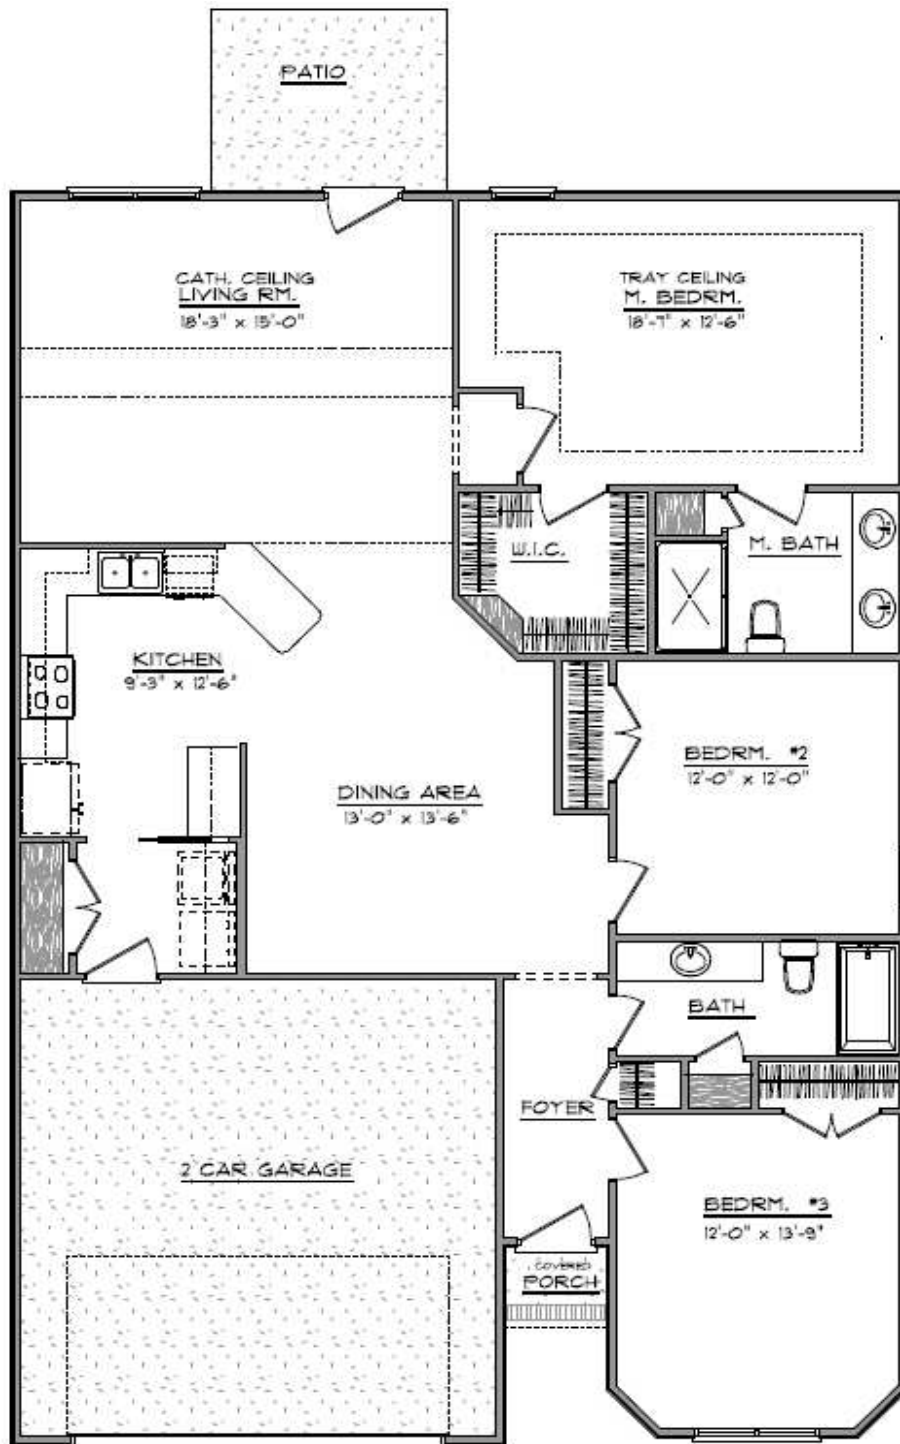

CHESTNUT BEND

THE 'ULTIMATE ONE LEVEL'
ONE STORY, 3 BEDROOM, 2 BATH, 2 CAR GARAGE
1606 SQ FT

All floorplans and renderings are for illustrative purposes only and are not to scale. Room sizes are approximate, details and dimensions may vary from actual home. The builder reserves the right to alter plans and specifications without notice or obligation.